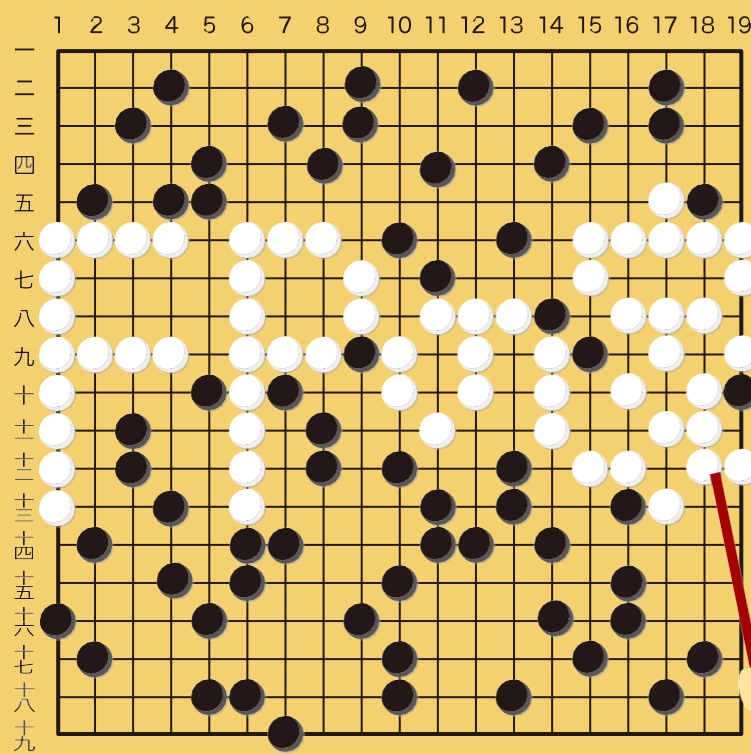

Original Frame & Urethan Panel

FPの家 全国一斉

冬の

なんでも相談会

パンイチくん囲碁講座

今年はマイホームの
布石を打ちましょう!